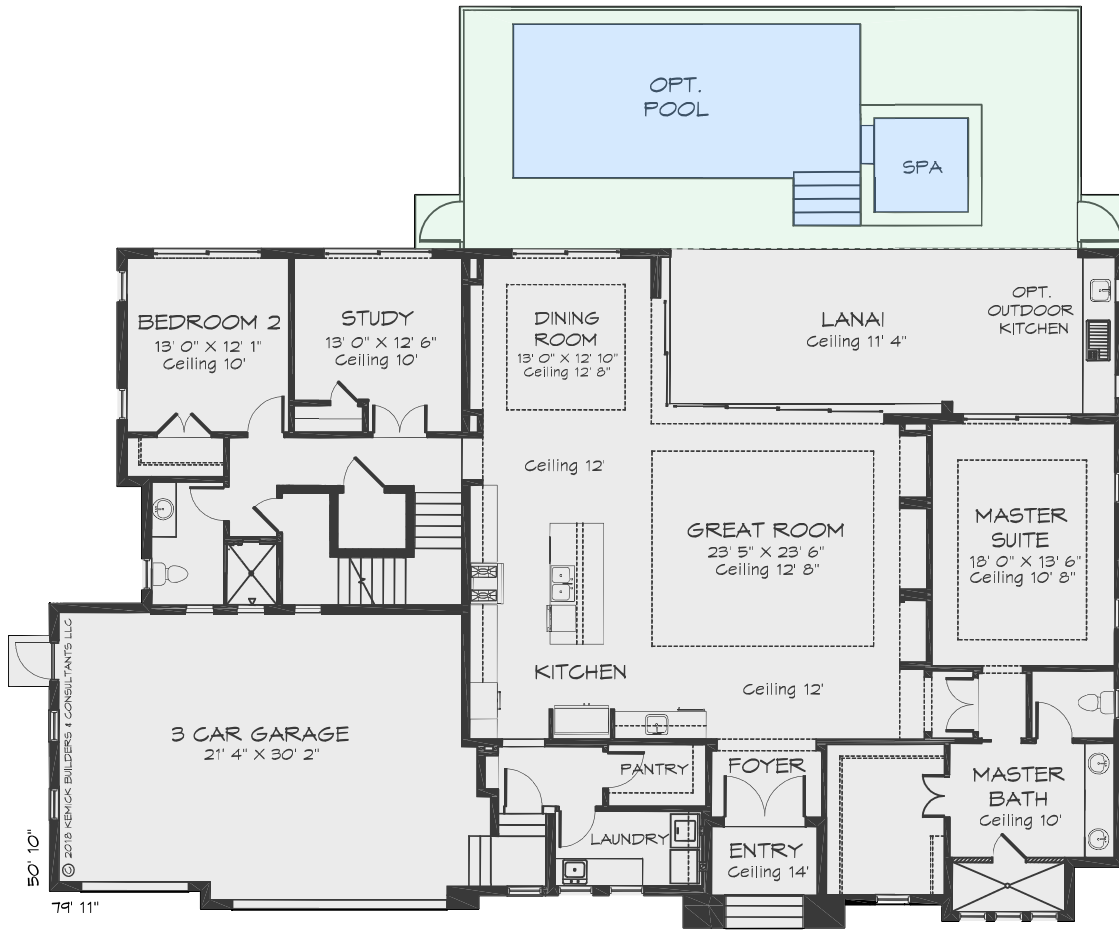

# WILMINGTON

4 BEDROOM / 3 BATH / STUDY / GREAT ROOM / 3,260 SQ. FT. LIVING / 4,450 SQ. FT. TOTAL

2ND FLOOR

1ST FLOOR